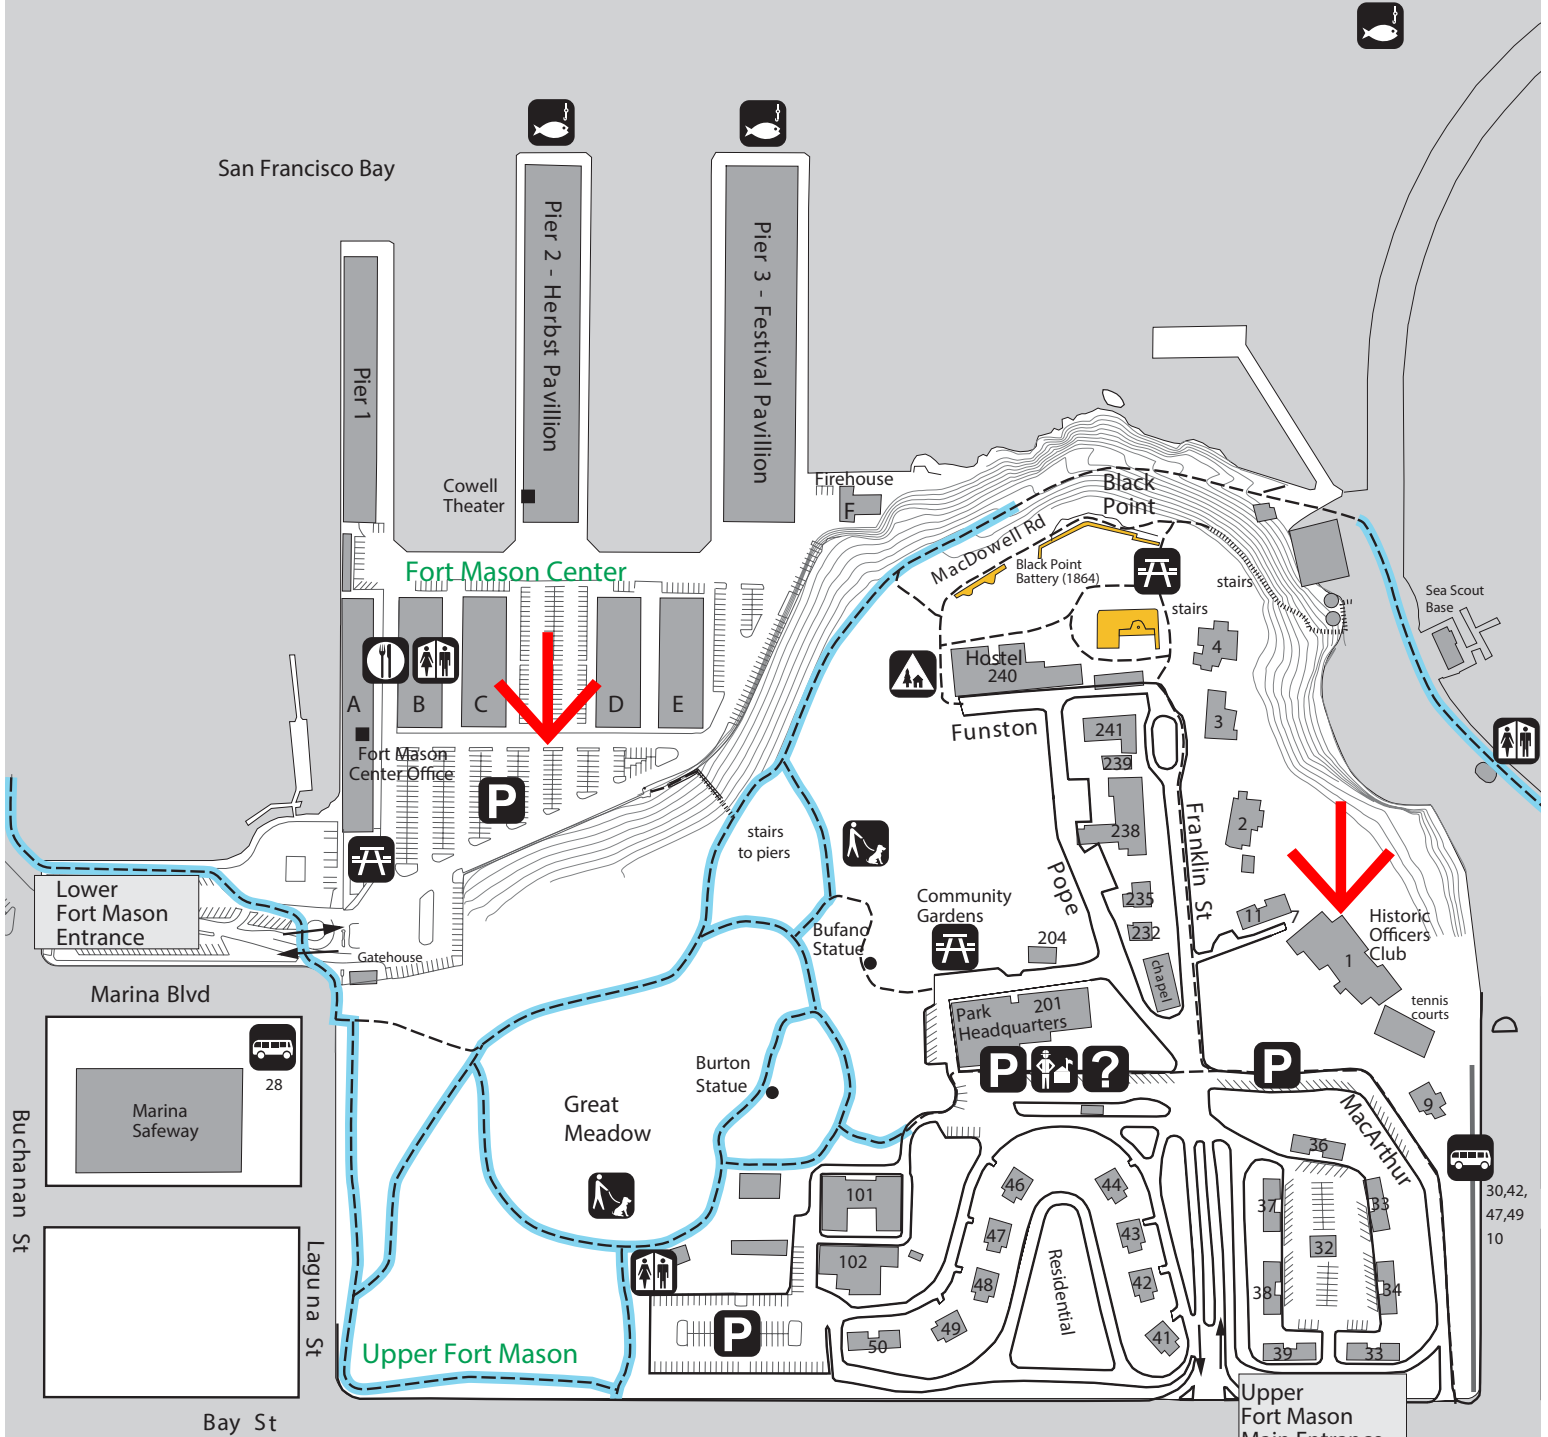

Fort Mason Map

National Park Service
U.S. Department of the Interior

Golden Gate
National Recreation Area

Fort Mason Historic Area Walk
 Wheelchair-accessible trail

	Cafe		Restrooms
	Bus Stop*		Parking
	Picnic Area		Visitor Center
	Fishing		Park Information
	Dog on Leash		

North
 0 miles 0.1
 0 kilometers 0.2